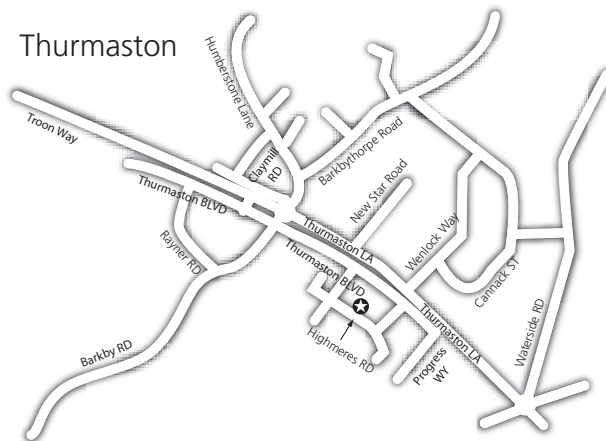

looking forward to seeing you...

keline™

if you get stuck just call us...

0116 276 1371

from North

- From the M1 exit at J22. At the roundabout, take the first exit onto the A50 Leicester.
- At the third roundabout, take the first exit onto the Slip Road and at the next roundabout take the third exit onto the A5630.
- At the second roundabout take the first exit onto the A563 continuing straight onto Krefeld Way.
- At the third roundabout take the third exit onto A563, then turn left onto A607.
- Turn right onto Melton Road.
- Turn right onto A607.
- Turn left onto B667 Troon Way. At the roundabout, take the second exit onto B667 Thurmaston Lane. Then turn right onto Thurmaston Boulevard.
- Turn right onto Highmeres Road.
- Arrive at your destination.

from South

- Exit the M6 at J2 continuing straight on to the M69.
- At the roundabout, take the first exit onto M1 Slip road and continue straight onto the A46.
- At the roundabout take the third exit onto the A50. At the second roundabout take the second exit onto A563.
- After around two and a half miles you will join on Watermead Way, then turn left onto the A607 Melton Road.
- Turn left onto B667 Troon Way. At the roundabout, take the second exit onto B667 Thurmaston Lane. Then turn right onto Thurmaston Boulevard.
- Turn right onto Highmeres Road.
- Arrive at your destination.